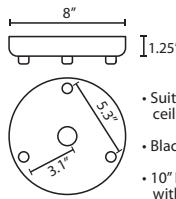

ORDERING:

CONNECTION	SHADE OPTIONS	LAMP OPTIONS	METAL FINISH	OPTIONS
Cord Fixture	412007 12" Opal Matte	(blank) 100W A19 120V	BK Black	L 15" cord
1JC 1 Lt. Dome	412019 12" Carrera	LED* 9W LED 120V,	BR Bronze	LW Low
1JT 1 Lt. Flat	722407 16" Opal Matte	dimmbable	SN Satin Nickel	wattage labeling
	722419 16" Carrera			
Cable Fixture	412807 18" Opal Matte	*CCT options available (contact factory)		
1KX 1 Lt. Dome	412819 18" Carrera			

Stem Fixture
1TT 1 Lt. Flat

Multi light Cord Fixture
J For Multi light Canopy

Multi light Canopies Available, see page 11

Ex. 1JT-722419-SN
Stilo 16 Pendant w/ Carrera Glass, Satin Nickel Finish, Flat Canopy

MULTIPOINT CANOPY OPTIONS FOR CORD PENDANTS

T33X 3 LIGHT ROUND CANOPY

- Suitable for sloped ceilings
- Black, Bronze or Satin Nickel
- 10" Dia. shades MAX, with staggered heights

* For larger diameter glasses, Stemhooks are required for spacing