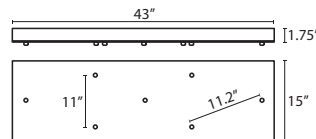

T37V 7 LIGHT BAR CANOPY

- Suitable for sloped ceilings
- Black, Bronze or Satin Nickel
- 20" Dia. shades MAX, with staggered heights

* For larger diameter glasses, Stemhooks are required for spacing

HOW TO ORDER A MULTILIGHT FIXTURE

Order your canopy with the selected 120V multi light pendants (indicated by "B" or "J" prefix) for the complete fixture:

Example: 1x T33X-SN (3 Light Round Canopy)

1x J-722419-SN (Stilo 16 Pendant in Carrera)

1x J-7224CE-SN (Stilo 16 Pendant in Ceylon)

1x J-722407-SN (Stilo 16 Pendant in Opal Matte)