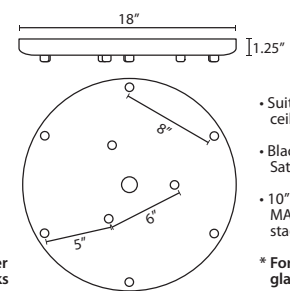

DIFFUSER

Shade shall be handcrafted glass of various decors.

Stilo 12: 6.25. Dia. x 12"H

Stilo 16: 4. Dia. x 16"H

Stilo 18: 6.25. Dia. x 17.75"H

Opening sizes: 3x10mm holes.

SUSPENSION

Cord-hung: 10' SVT-type cord, complete with 5" decorative sleeve at the socketholder. Jacket coordinates with metal finish. Plated stamped steel construction. Black, Bronze or Satin Nickel. See next page for multilight options.

Stem-mount: Includes 4 connectable stem sections (3", 6", 12" and 18" lengths) plus telescoping piece for up to 3" adjustment, 10' max. 5" Dia. canopy (with swivel) and stem sections are plated steel. Black, Bronze or Satin Nickel.

T33XL 3 LIGHT LARGE ROUND CANOPY

- Suitable for sloped ceilings
- Black, Bronze or Satin Nickel
- 16" Dia. shades MAX, with staggered heights

\* For larger diameter glasses, Stemhooks are required for spacing

T36X 6 LIGHT ROUND CANOPY

- Suitable for sloped ceilings
- Black, Bronze or Satin Nickel
- 10" Dia. shades MAX, with staggered heights

\* For larger diameter glasses, Stemhooks are required for spacing

T39X 9 LIGHT ROUND CANOPY