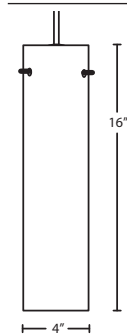

Stilo 16: #7224