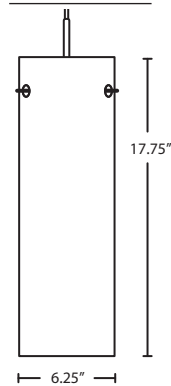

Stilo 18: #4128