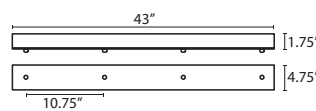

T34V 4 LIGHT BAR CANOPY

- Suitable for sloped ceilings
- Black, Bronze or Satin Nickel
- 20" Dia. shades MAX, with staggered heights

* For larger diameter glasses, Stemhooks are required for spacing