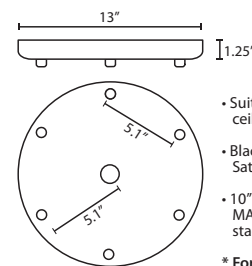

T36X 6 LIGHT ROUND CANOPY

- Suitable for sloped ceilings
- Black, Bronze or Satin Nickel
- 10" Dia. shades MAX, with staggered heights

* For larger diameter glasses, Stemhooks are required for spacing