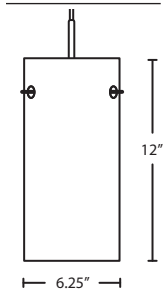

Stilo 12: #4120